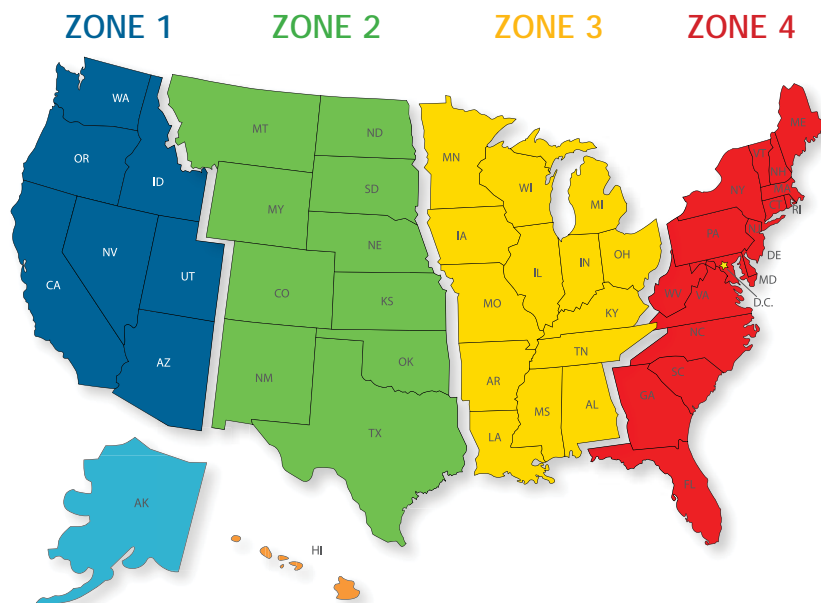

TIME DEFINITE LTL

Time definite, economical LTL service to every community in North America.

Weight Rate Breaks	TIME DEFINITE GROUND SERVICE Rate per 100 lbs.			
	A	B	C	D
100	\$47	\$51	\$60	\$72
500	\$46	\$50	\$59	\$71
1000	\$45	\$49	\$58	\$70

FROM ZONE	TO ZONE			
	1	2	3	4
1	A	B	C	D
2	B	A	B	C
3	C	B	A	B
4	D	C	B	A

\$125.00 minimum. Fuel surcharge applies. Prices apply Door-to-Door to areas A & B. Additional charges apply to points beyond. Shipment tracking and POD images are always available at www.shipfsp.com.