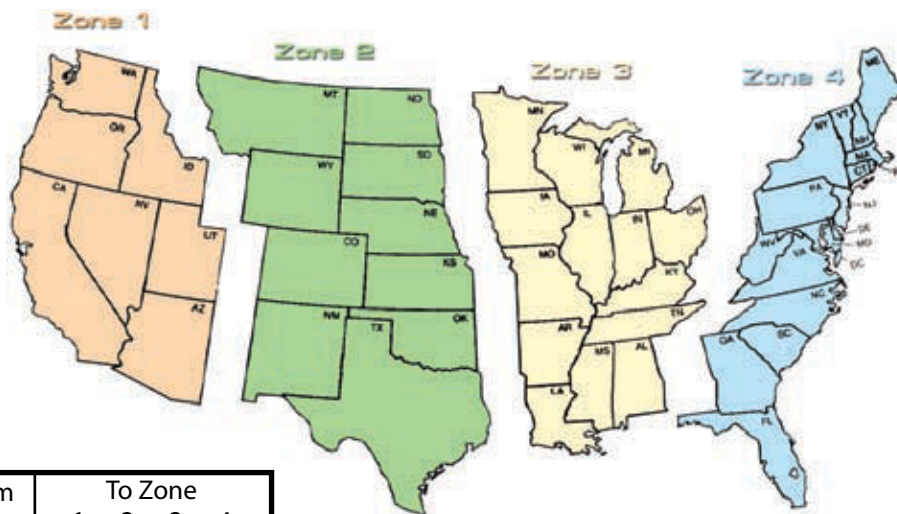

RACK SERVERS - KIOSKS - TRADE SHOWS - LEASE END RETURNS - REVERSE LOGISTICS - HOME DELIVERY

20 years as the low price leader offering solutions for complex logistics!

Freight Solution Providers (FSP) is on the forefront of the transportation industry providing Solutions for Complex Logistics in every community in North America (USA, Canada, and Mexico). FSP's experienced international operations team is ready to assist with your global requirements. FSP meets today's supply chain challenges with an extensive and comprehensive transportation network with the flexibility to support the variables of cyclical volume, size, and destination variances for high value complex delivery solutions.

From Zone	To Zone			
	1	2	3	4
1	A	B	C	D
2	B	A	B	C
3	C	B	A	B
4	D	C	B	A

Weight Rate Breaks	TIME DEFINITE GROUND SERVICE			
	Rate per 100 lbs.			
	A	B	C	D
100	\$47	\$51	\$60	\$72
500	\$46	\$50	\$59	\$71
1,000	\$45	\$49	\$58	\$70

Contact Us

For information specific to your exact shipping needs or for volume discounts please call

(800) 562 - 9915 x 6438

or email quotes@shipfsp.com

\$125.00 minimum. Fuel surcharge applies. Prices apply Door-to-Door to areas A & B. Additional charges apply to points beyond. Shipment tracking and POD images are always available at www.shipfsp.com. Shipments originating from or destined to AK, HI, or PR will be assessed an additional \$15.00 minimum charge or \$0.50 per pound, whichever is greater. Standard terms and conditions as described at <http://www.shipfsp.com/about/terms.html> apply. All rates in U.S. dollars. Prices subject to change. Standard delivery is by 5pm. The above rate is an estimate. Your quote may change based on a variety of circumstances, such as, services needed, dimensions, or type of product. For an exact quote please call us or email us at quote@shipfsp.com.