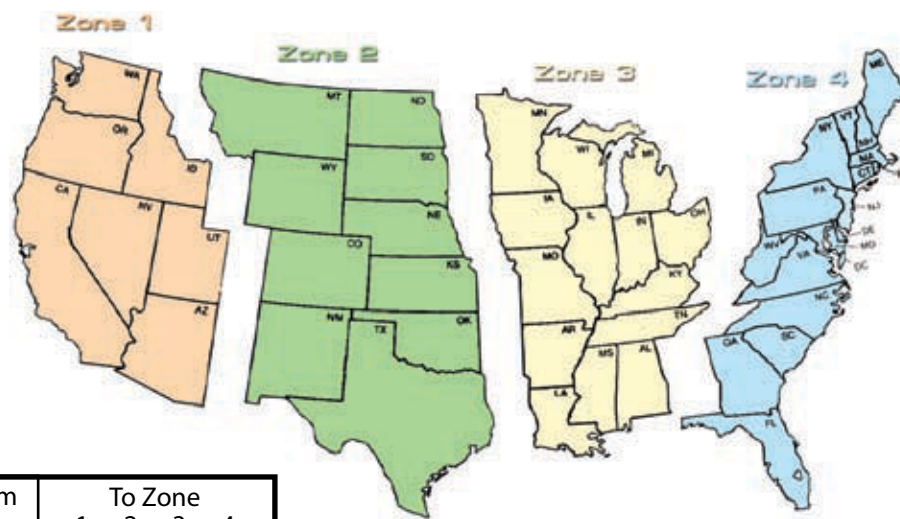

RACK SERVERS - KIOSKS - TRADE SHOWS - LEASE END RETURNS - REVERSE LOGISTICS - HOME DELIVERY

20 years as the low price leader offering solutions for complex logistics!

Freight Solution Providers (FSP) is on the forefront of the transportation industry providing Solutions for Complex Logistics in every community in North America (USA, Canada, and Mexico). FSP's experienced international operations team is ready to assist with your global requirements. FSP meets today's supply chain challenges with an extensive and comprehensive transportation network with the flexibility to support the variables of cyclical volume, size, and destination variances for high value complex delivery solutions.

From Zone	To Zone			
	1	2	3	4
1	A	B	C	D
2	B	A	B	C
3	C	B	A	B
4	D	C	B	A

Weight Rate Breaks	EXPEDITE SERVICE			
	Rate per 100 lbs.			
	A	B	C	D
100	\$52	\$59	\$63	\$78
500	\$51	\$58	\$62	\$77
1,000	\$50	\$57	\$61	\$76

Contact Us

For information specific to your exact shipping needs or for volume discounts please call
(800) 562 - 9915 x 6438
or email quotes@shipfsp.com

\$125.00 minimum. Fuel surcharge applies. Prices apply Door-to-Door to areas A & B. Additional charges apply to points beyond. Shipment tracking and POD images are always available at www.shipfsp.com. Shipments originating from or destined to AK, HI, or PR will be assessed an additional \$15.00 minimum charge or \$0.50 per pound, whichever is greater. Standard terms and conditions as described at <http://www.shipfsp.com/about/terms.html> apply. All rates in U.S. dollars. Prices subject to change. Standard delivery is by 5pm. The above rate is an estimate. Your quote may change based on a variety of circumstances, such as, services needed, dimensions, or type of product. For an exact quote please call us or email us at quote@shipfsp.com.