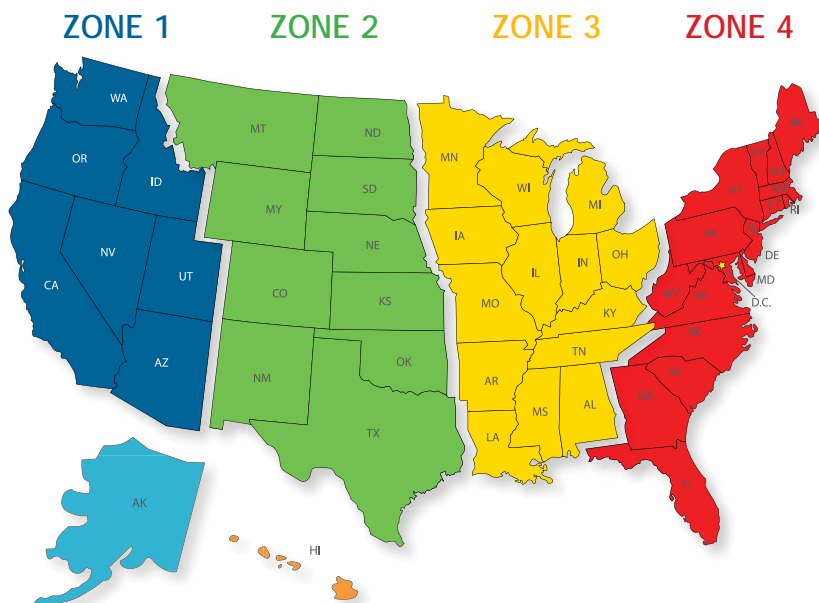

SECOND DAY
Door-to-door two day delivery to any city in North America.

Weight Rate Breaks	SECOND DAY SERVICE Rate per 100 lbs.			
	A	B	C	D
100	\$52	\$59	\$63	\$78
500	\$51	\$58	\$62	\$77
1000	\$50	\$57	\$61	\$76

FROM ZONE	TO ZONE			
	1	2	3	4
1	A	B	C	D
2	B	A	B	C
3	C	B	A	B
4	D	C	B	A

\$125.00 minimum. Fuel surcharge applies. Prices apply Door-to-Door to areas A & B. Additional charges apply to points beyond. Shipment tracking and POD images are always available at www.shipfsp.com.