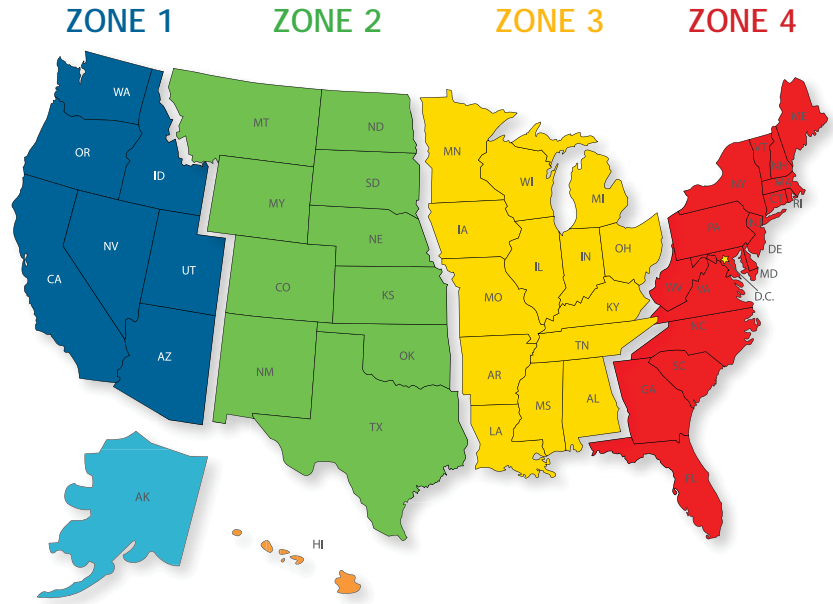

Overnight Service  
**Next day service to over 20,000 U.S. communities.**

Weight Rate Breaks	OVERNIGHT SERVICE Rate per 100 lbs.			
	A	B	C	D
100	\$102	\$136	\$156	\$175
500	\$101	\$135	\$155	\$174
1000	\$100	\$132	\$152	\$172

FROM ZONE	TO ZONE			
	1	2	3	4
1	A	B	C	D
2	B	A	B	C
3	C	B	A	B
4	D	C	B	A

\$125.00 minimum. Fuel surcharge applies. Prices apply Door-to-Door to areas A & B. Additional charges apply to points beyond. Shipment tracking and POD images are always available at [www.shipfsp.com](http://www.shipfsp.com).