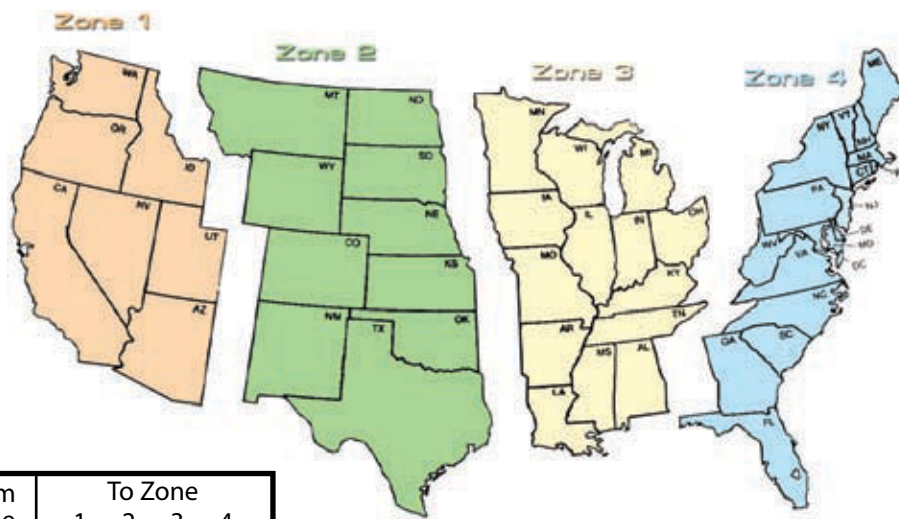

## 20 years as the low price leader offering solutions for complex logistics!

Freight Solution Providers (FSP) is on the forefront of the transportation industry providing Solutions for Complex Logistics in every community in North America (USA, Canada, and Mexico). FSP's experienced international operations team is ready to assist with your global requirements. FSP meets today's supply chain challenges with an extensive and comprehensive transportation network with the flexibility to support the variables of cyclical volume, size, and destination variances for high value complex delivery solutions.