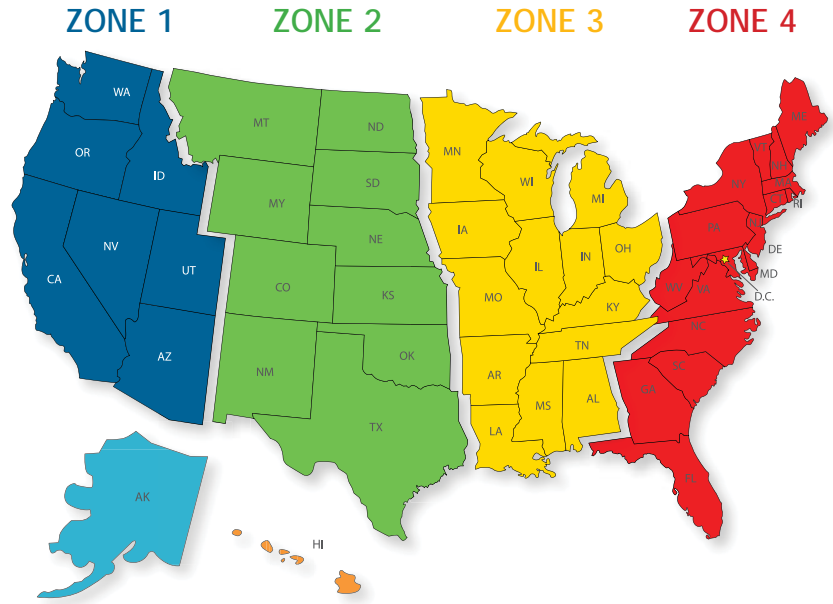

Expedite Service  
**Expedited same day delivery of freight in all sizes and weights to anywhere in North America.**

Weight Rate Breaks	EXPEDITE SERVICE Rate per 100 lbs.			
	A	B	C	D
100	\$176	\$194	\$211	\$229
500	\$158	\$176	\$194	\$211
1000	\$154	\$158	\$176	\$194

FROM ZONE	TO ZONE			
	1	2	3	4
1	A	B	C	D
2	B	A	B	C
3	C	B	A	B
4	D	C	B	A

\$125.00 minimum. Fuel surcharge applies. Prices apply Door-to-Door to areas A & B. Additional charges apply to points beyond. Shipment tracking and POD images are always available at [www.shipfsp.com](http://www.shipfsp.com).