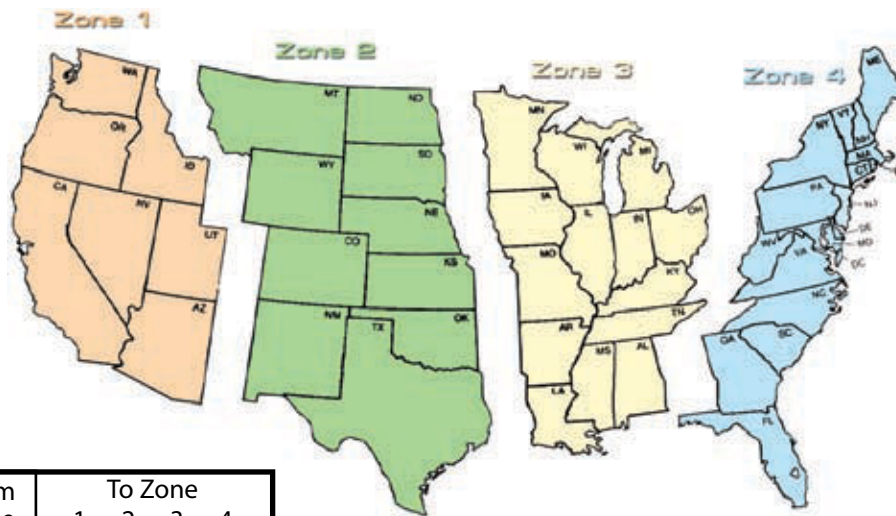

RACK SERVERS - KIOSKS - TRADE SHOWS - LEASE END RETURNS - REVERSE LOGISTICS - HOME DELIVERY

20 years as the low price leader offering solutions for complex logistics!

Freight Solution Providers (FSP) is on the forefront of the transportation industry providing Solutions for Complex Logistics in every community in North America (USA, Canada, and Mexico). FSP's experienced international operations team is ready to assist with your global requirements. FSP meets today's supply chain challenges with an extensive and comprehensive transportation network with the flexibility to support the variables of cyclical volume, size, and destination variances for high value complex delivery solutions.

From Zone	To Zone			
	1	2	3	4
1	A	B	C	D
2	B	A	B	C
3	C	B	A	B
4	D	C	B	A

Weight Rate Breaks	EXPEDITE SERVICE			
	Rate per 100 lbs.			
	A	B	C	D
100	\$176	\$194	\$211	\$229
500	\$158	\$176	\$194	\$211
1,000	\$154	\$158	\$176	\$194